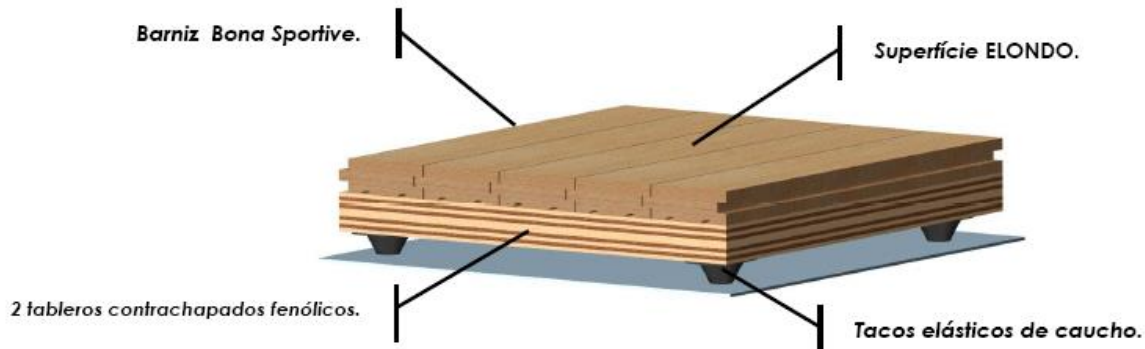

SOLID TALI WOOD SPORT

- Pavement with a very hard surface.
- Natural and elastic.

SOLID TALI WOOD 17mm Sport, is the solution for those seeking high-performance sports flooring. This is sport solid parquet with a floating base over elastic rubber pads surfaced with Tali.

Powered by **TP SPORT**, with over 20 years experience and 600 installations throughout Spain. Tali sport pavement system meets the highest requirements:

- A hard floor (4.9 Brinell) 17mm thickness.
- Complies with all regulations. EN 14904.
- Laboratory accredited by the prestigious Institute Biomechanics of Valencia (IBV)
- Bear mobile tribunes. (once released the load, maintains the initial sporting characteristics)
- Demountable version available.
- Ideal for: basketball, handball, roller hockey, aerobics, ...and wheelchair practice sports.