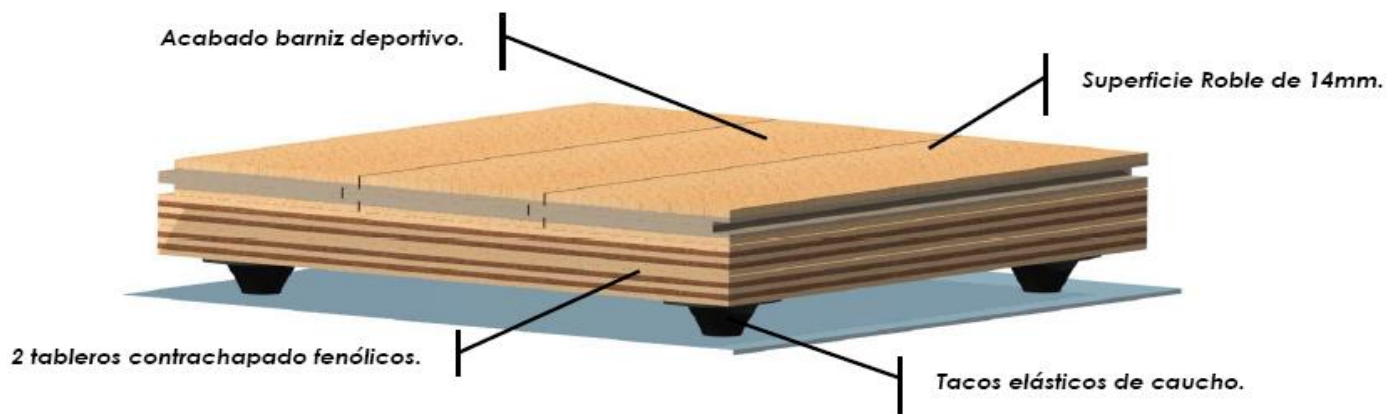

BEECH PARQUET SPORT

- 14 mm Multilayer Parquet
- Natural and elastic

Sport Hague platform is the solution for all those seeking high-performance sports flooring, with a sustainability and ecology criteria. A multi- sport Parquet with floating base on elastic rubber plugs with beech surface.

Powered by TP SPORT, with over 20 years experience and 600 installations throughout Spain. Beech sport pavement system meets the highest requirements:

- A semi hard floor (3.7 Brinell)
- Available in oak and beech. Option thickness 22mm
- Complies with all regulations. EN 14904.
- Laboratory accredited by the prestigious Institute Biomechanics of Valencia (IBV)
- Supports portable tribunes. (once released the load, maintains the initial sporting characteristics)
- Demountable version available.
- Ideal for: basketball, handball, roller hockey, aerobics, ...and wheelchair practice sports.

BEECH THREE-PLY PLATFORM SPORT

Beech parquet Sport

- Thickness stripe: 14mm.
- Hardness: 3,7 Brinell.
- Density: 700kg/m³.
- Finish: Sport varnish.

Sub-base:

- Two phenolic plywood boards 2500x1250x12mm.
- Elastic conical rubber 20mm.
- Fompex stripe 2mm.
- PVC stripe.

Wood origin and sustainability

- European.
- Certified wood.

Descriptive memory.

BEECH THREE-PLY PLATFORM SPORT installation and finishing in facilities according to standard EN 14904. The system consists of a platform beech three-ply platform 14mm thickness polyurethane varnished, glued and nailed to the inferior surface. The inferior Surface is composed by 2 composite phenolic plywood boards. Each of the boards has 4mm slots and 12mm thickness. The two boards are placed mechanically screwed and glued, so they form a 45 ° angle. The assembly is supported by resilient rubber mounts 20mm high and placed with alternating 30x30cm. The system is protected from the deck by Fompex 2mm, and polyethylene film as anti-steam barrier. The total height of system is ± 60mm